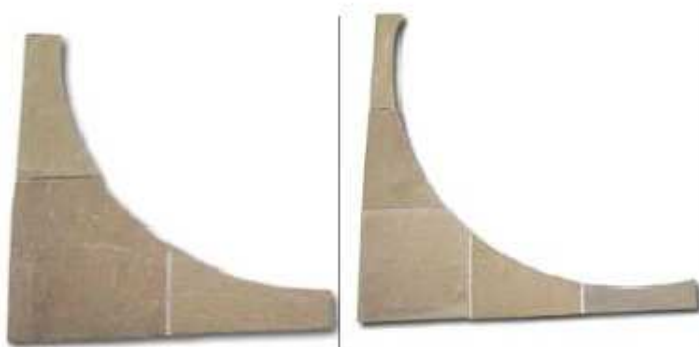

Code BR8AK

	204 x 204	cm
	from 2 to 4	cm
or High		
tolerance +/-		mm
	3	box
set of	3	pcs
	0.0	pcs/m2
		diam
		m2
	150.00	kg/m2

Cena za SET
4.800,-Kč

COLOUR INDIAN SAHARA GOLD TOP NATURAL BOTTOM, NATURAL EDGES, HANDCUT