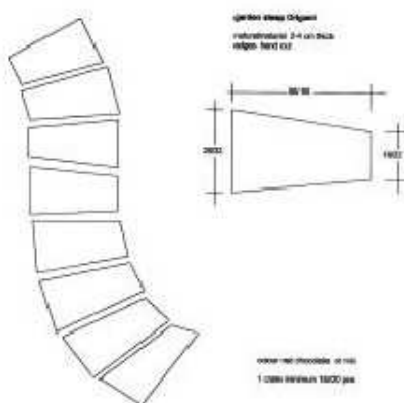

VENKOVNÍ ŠLAPÁKY

SCHEMA